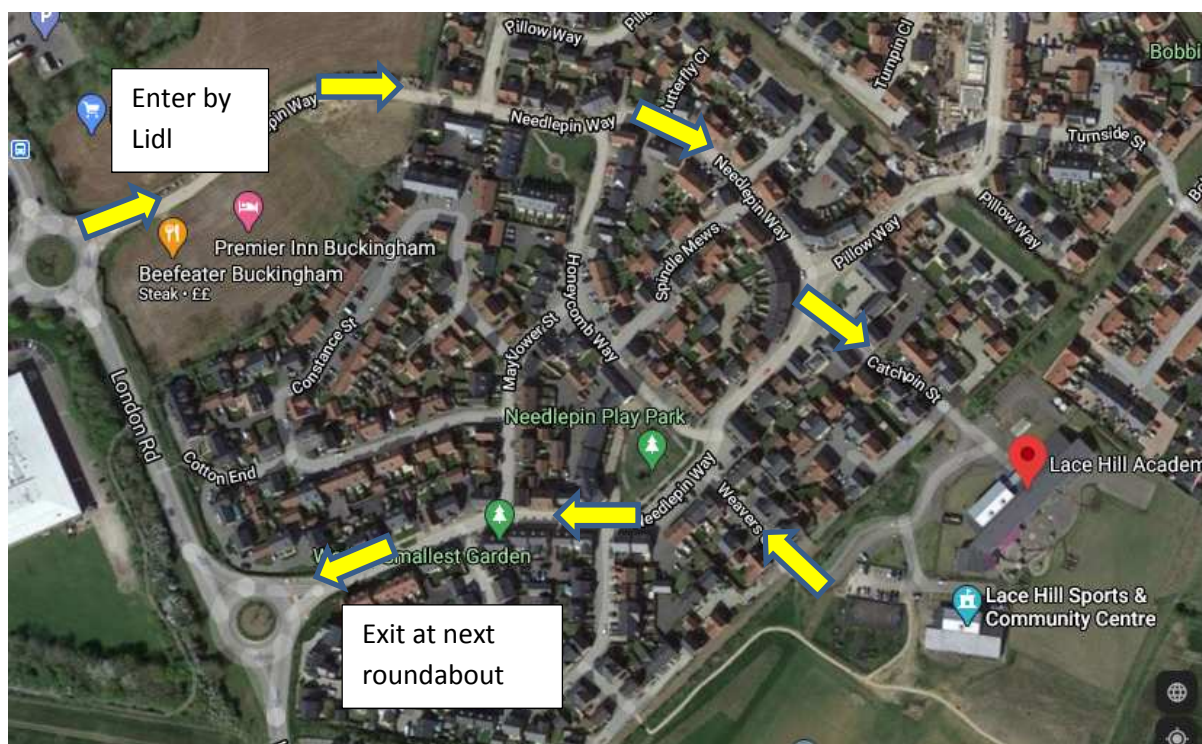

This year we will be carrying out the flu clinics at the Lace Hill Academy, which is the Primary School next to Lace Hill Community Centre.

The address is Catchpin St, Buckingham MK18 7RR

If possible and to avoid congestion of some of the more narrow roads of the estate please enter by Lidl and Costa and exit at the roundabout further down. This would be a great help.